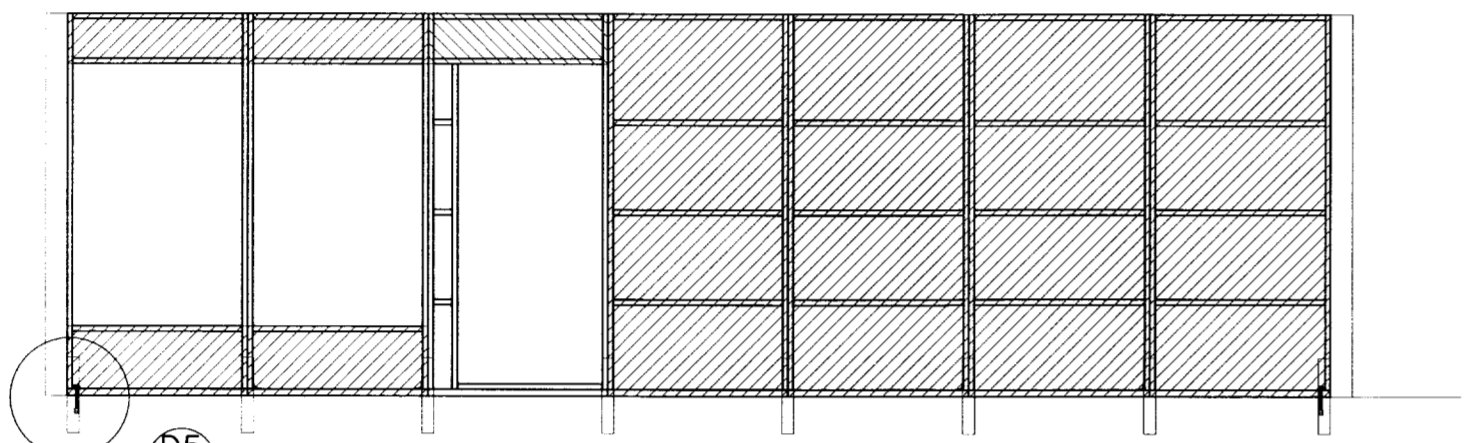

VEGGUR 4
MKV. 1:50

EN-120-H-V G-120-100 EN-120 G-120-100 EN-120 G-80-180 EN-120 G-120-100 G-120-100 EN-120 EN-80 HURD-120-V G-120-100 EN-120-H-H