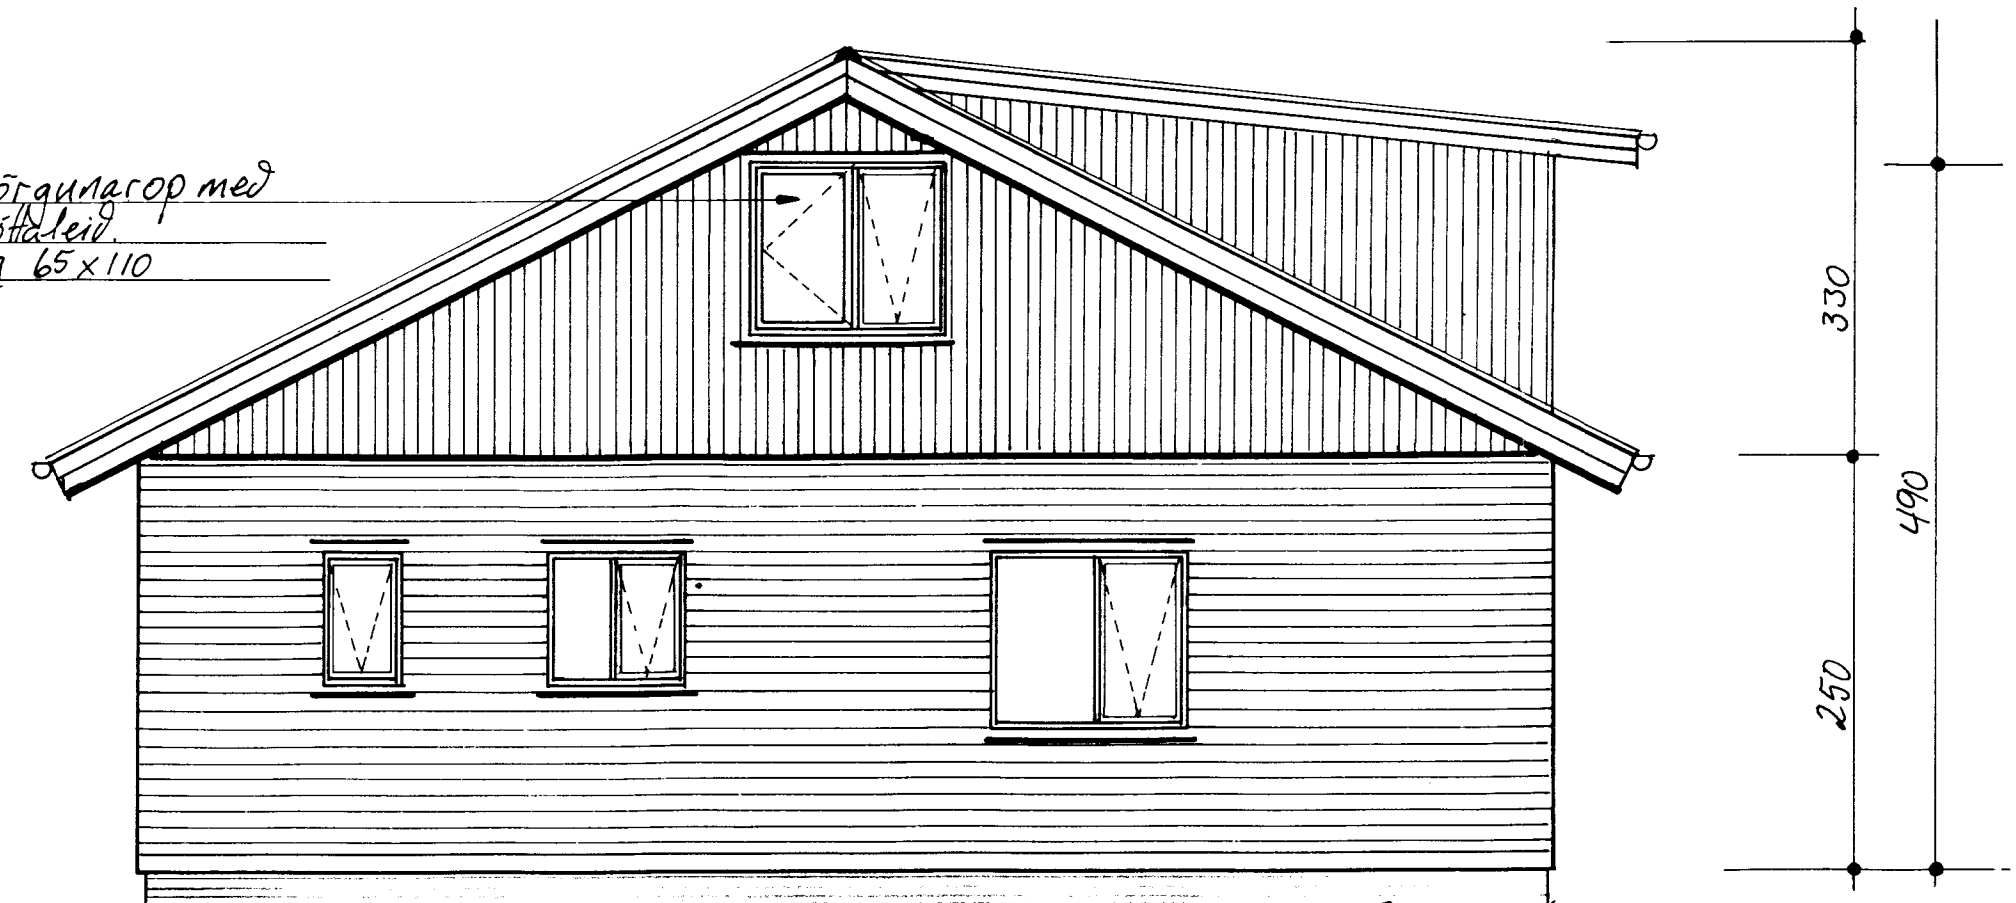

Handwritten notes in the top right corner, possibly including a date or project reference.

Suðurlanghlid Mm. 150

B0. H → björgunarpop með fellistiga / flötaleið. Alidar heit fag 65x110

Vesturgarhlid Mm. 150