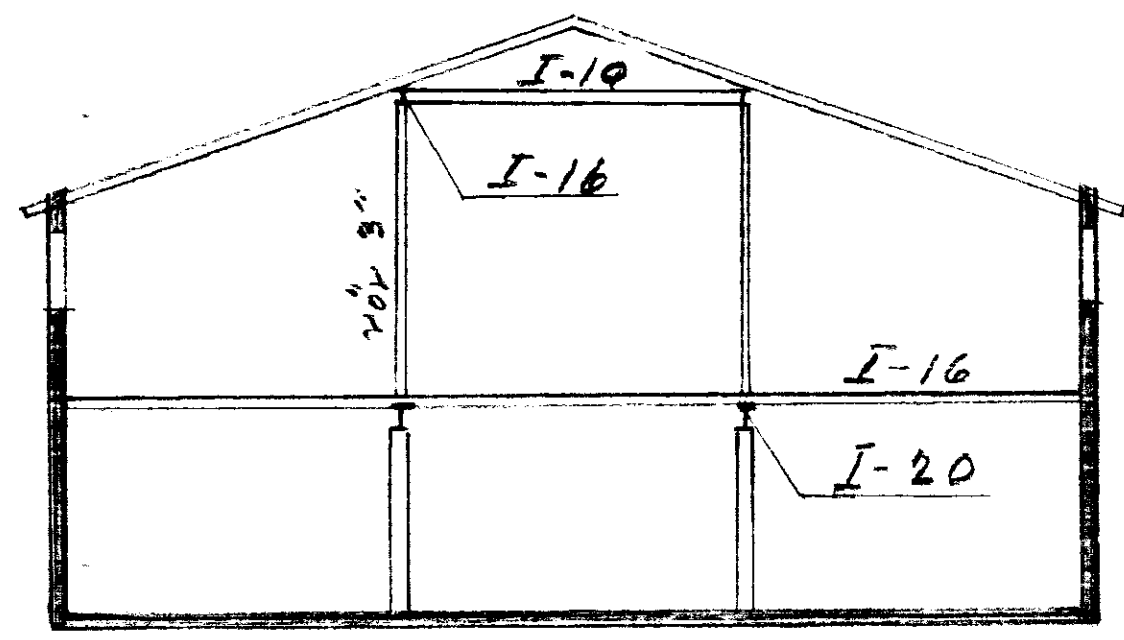

Skattkott, värtus 1:100
Sperrur of seiler

Sperrur	2 x 7"
" "	70
Langbånd	= 1 1/2 x 4"
" "	60-65"

1974 *Markheim*